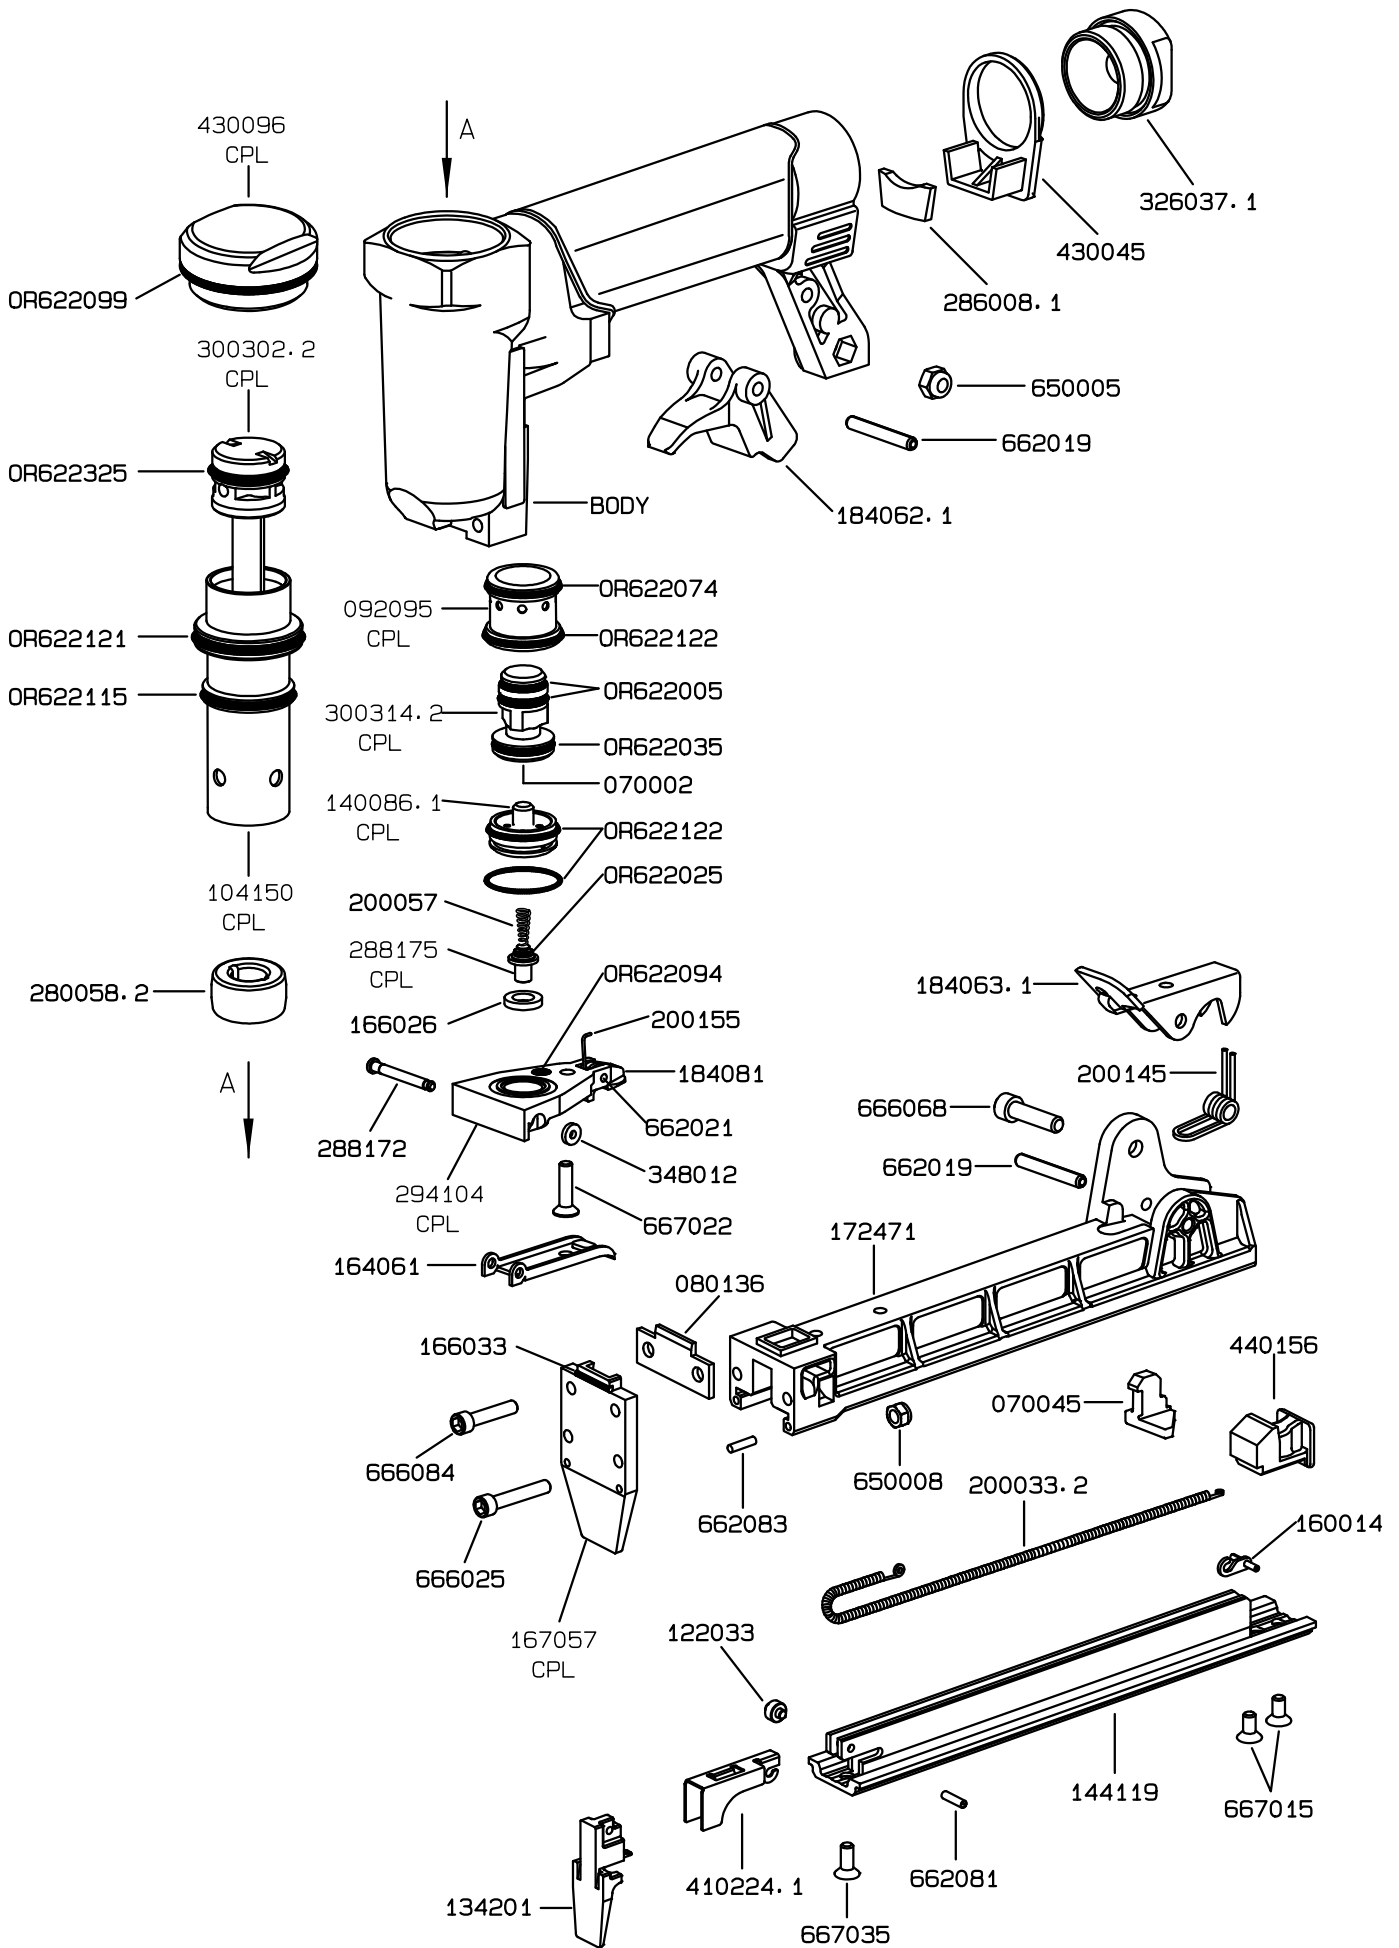

ESP	MACHINE CODE	MACHINE CODE	MACHINE CODE	MACHINE CODE	MACHINE CODE
18	11074	21074	31074	P31074	
DESC.	F1B 7C-16	R1B 7C-16	H1B 7C-16	P1B 7C-16	
BODY	138578	138568	138569	138643	

For sales, service and spare parts

FOR ORDERS
Available 24/7