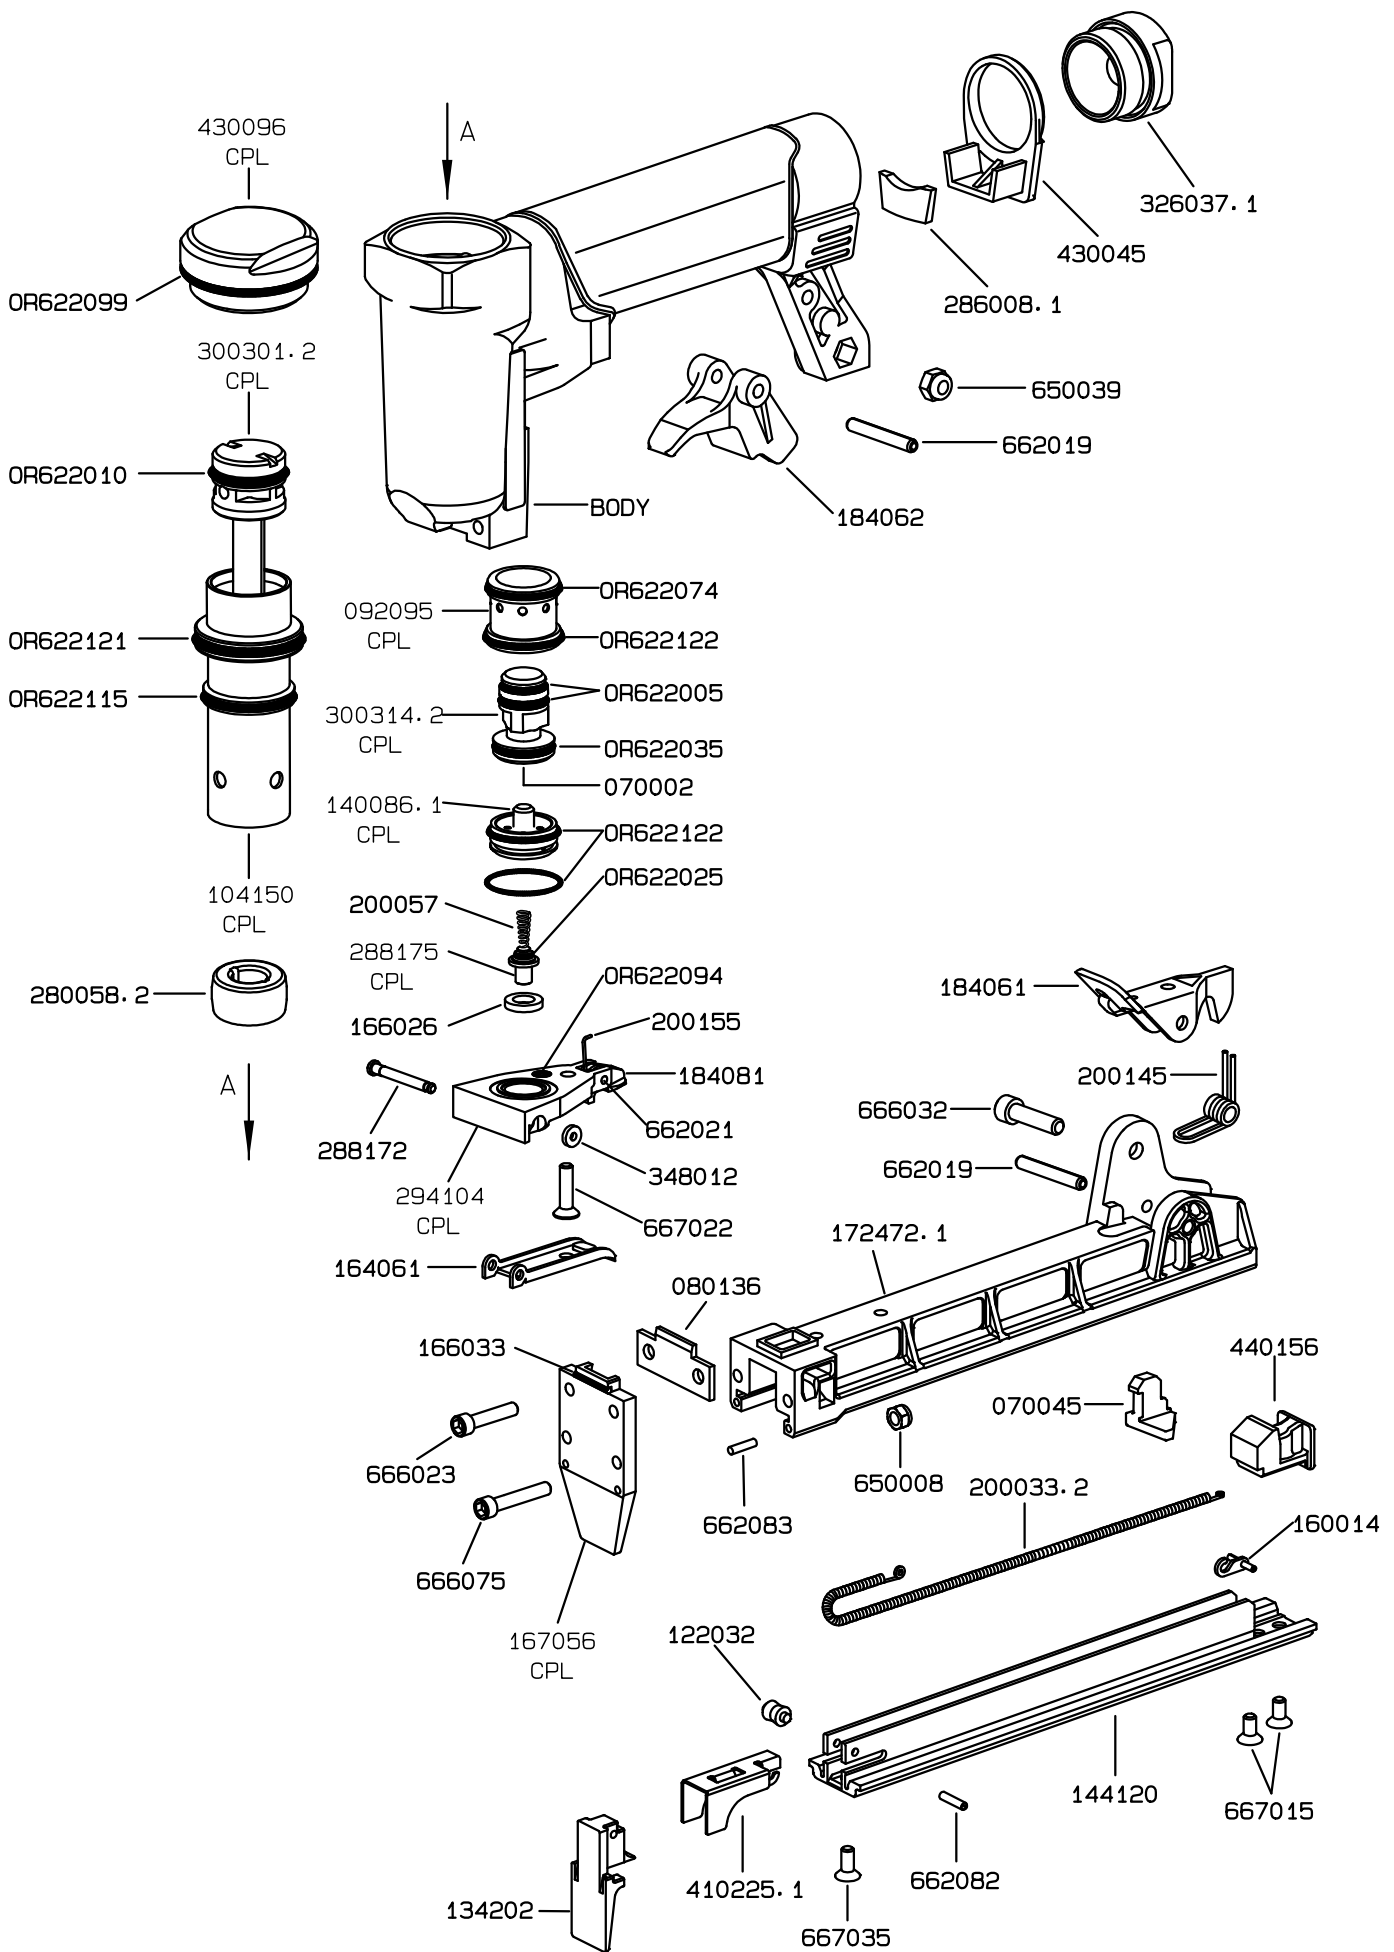

ESP	MACHINE CODE	MACHINE CODE	MACHINE CODE	MACHINE CODE	MACHINE CODE
18	11073	21073	31073	U31073	
DESC.	F1B 80-16	R1B 80-16	H1B 80-16	U1B 80-16	
BODY	138578	138568	138569	138567	

For sales, service and spare parts